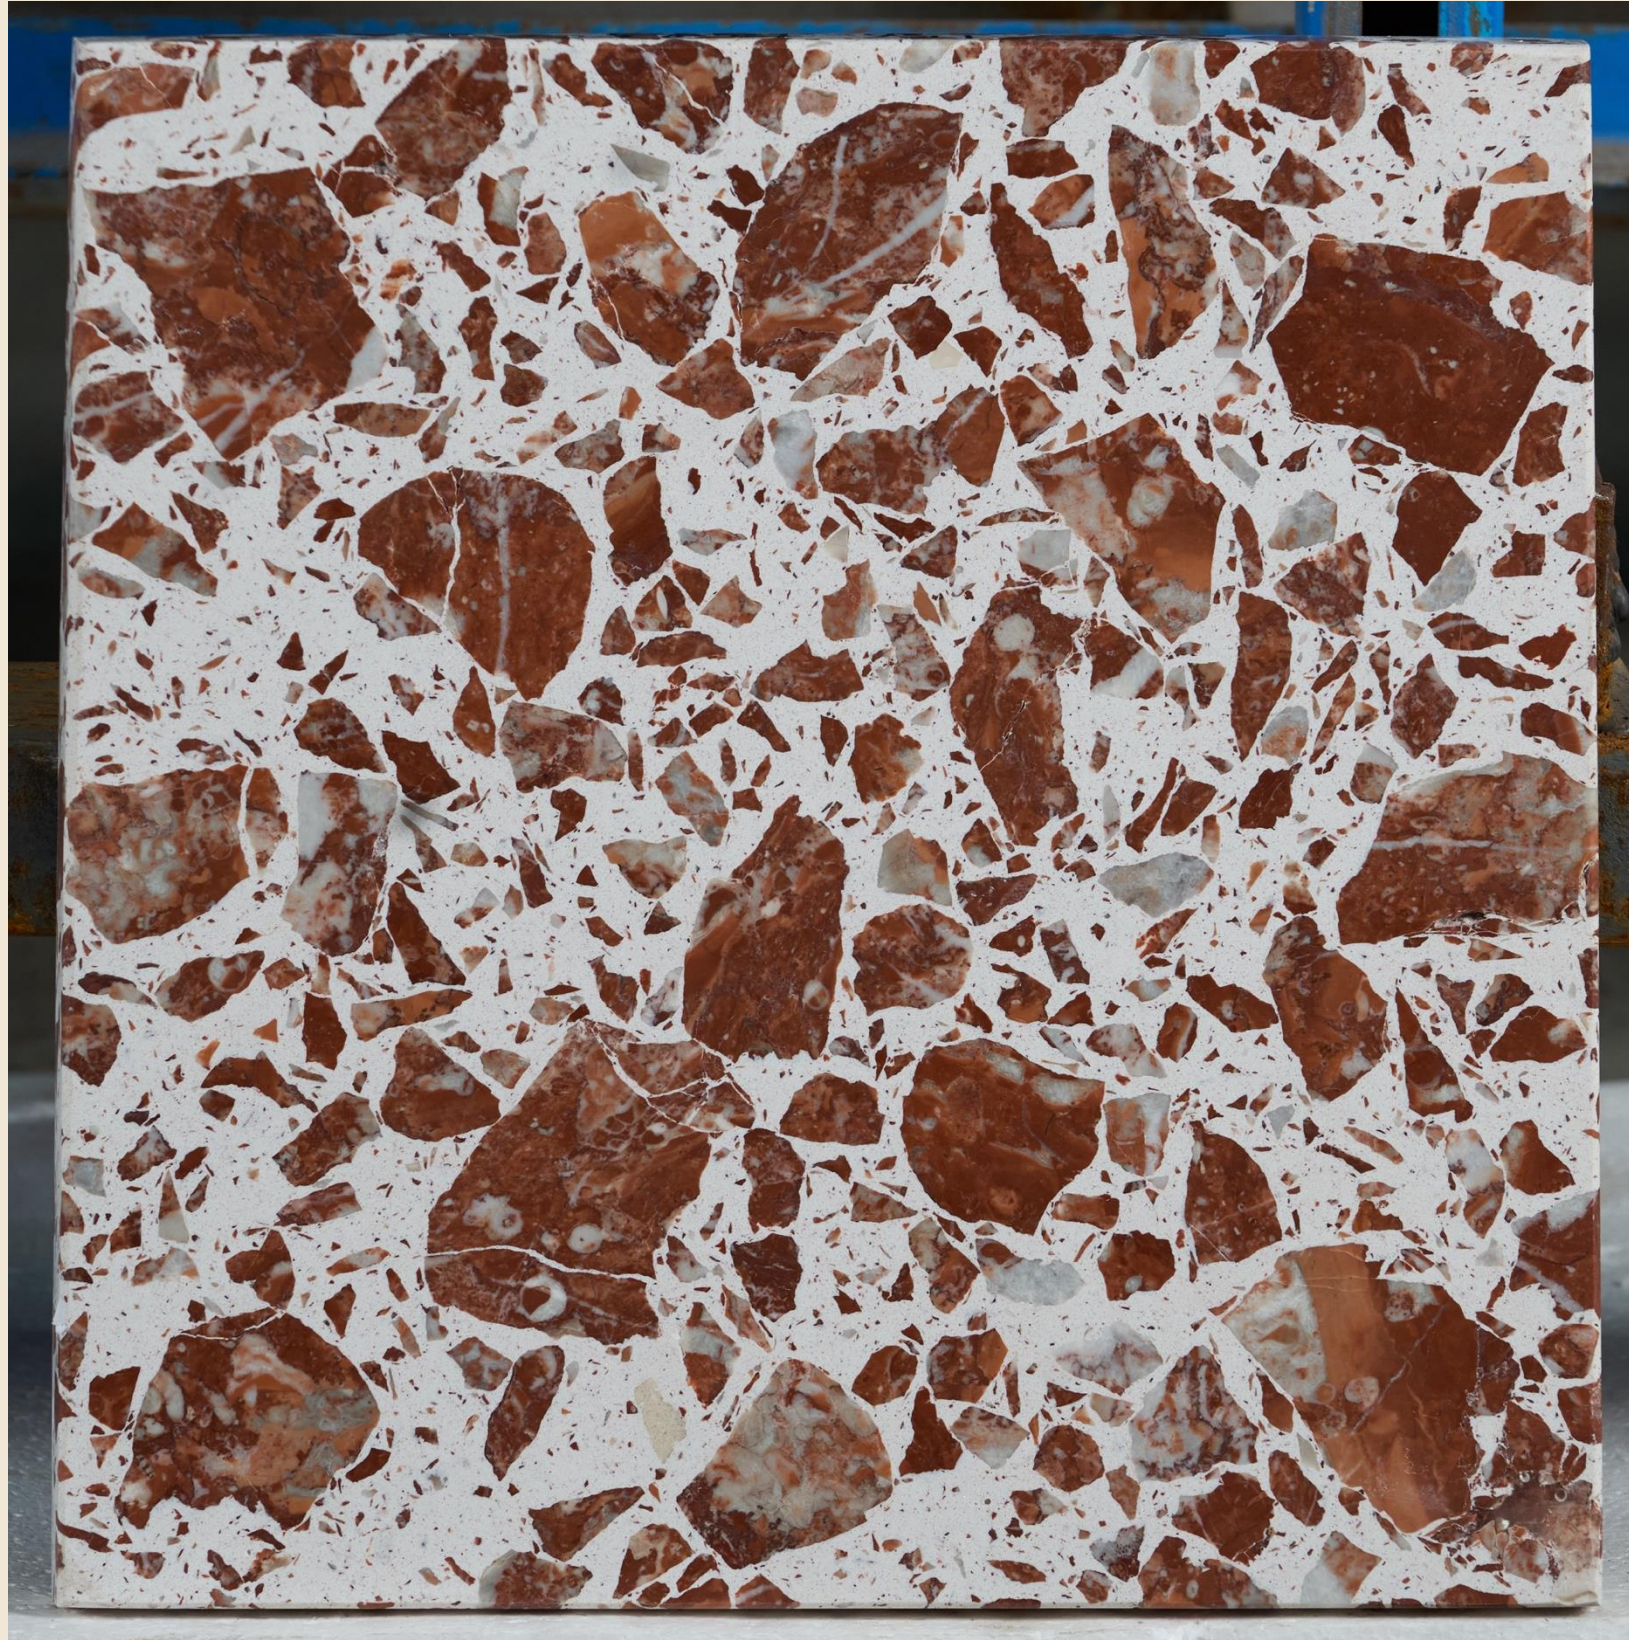

Dune Eleganza

Weave Beige

Sabbia Classica

Crema Stratificata

156-10-25 **White Ember** GRP 7

KalingaStone[®]
TERRAZZO, MARBLE & QUARTZ

Crimson Shard

Maroon Crystal