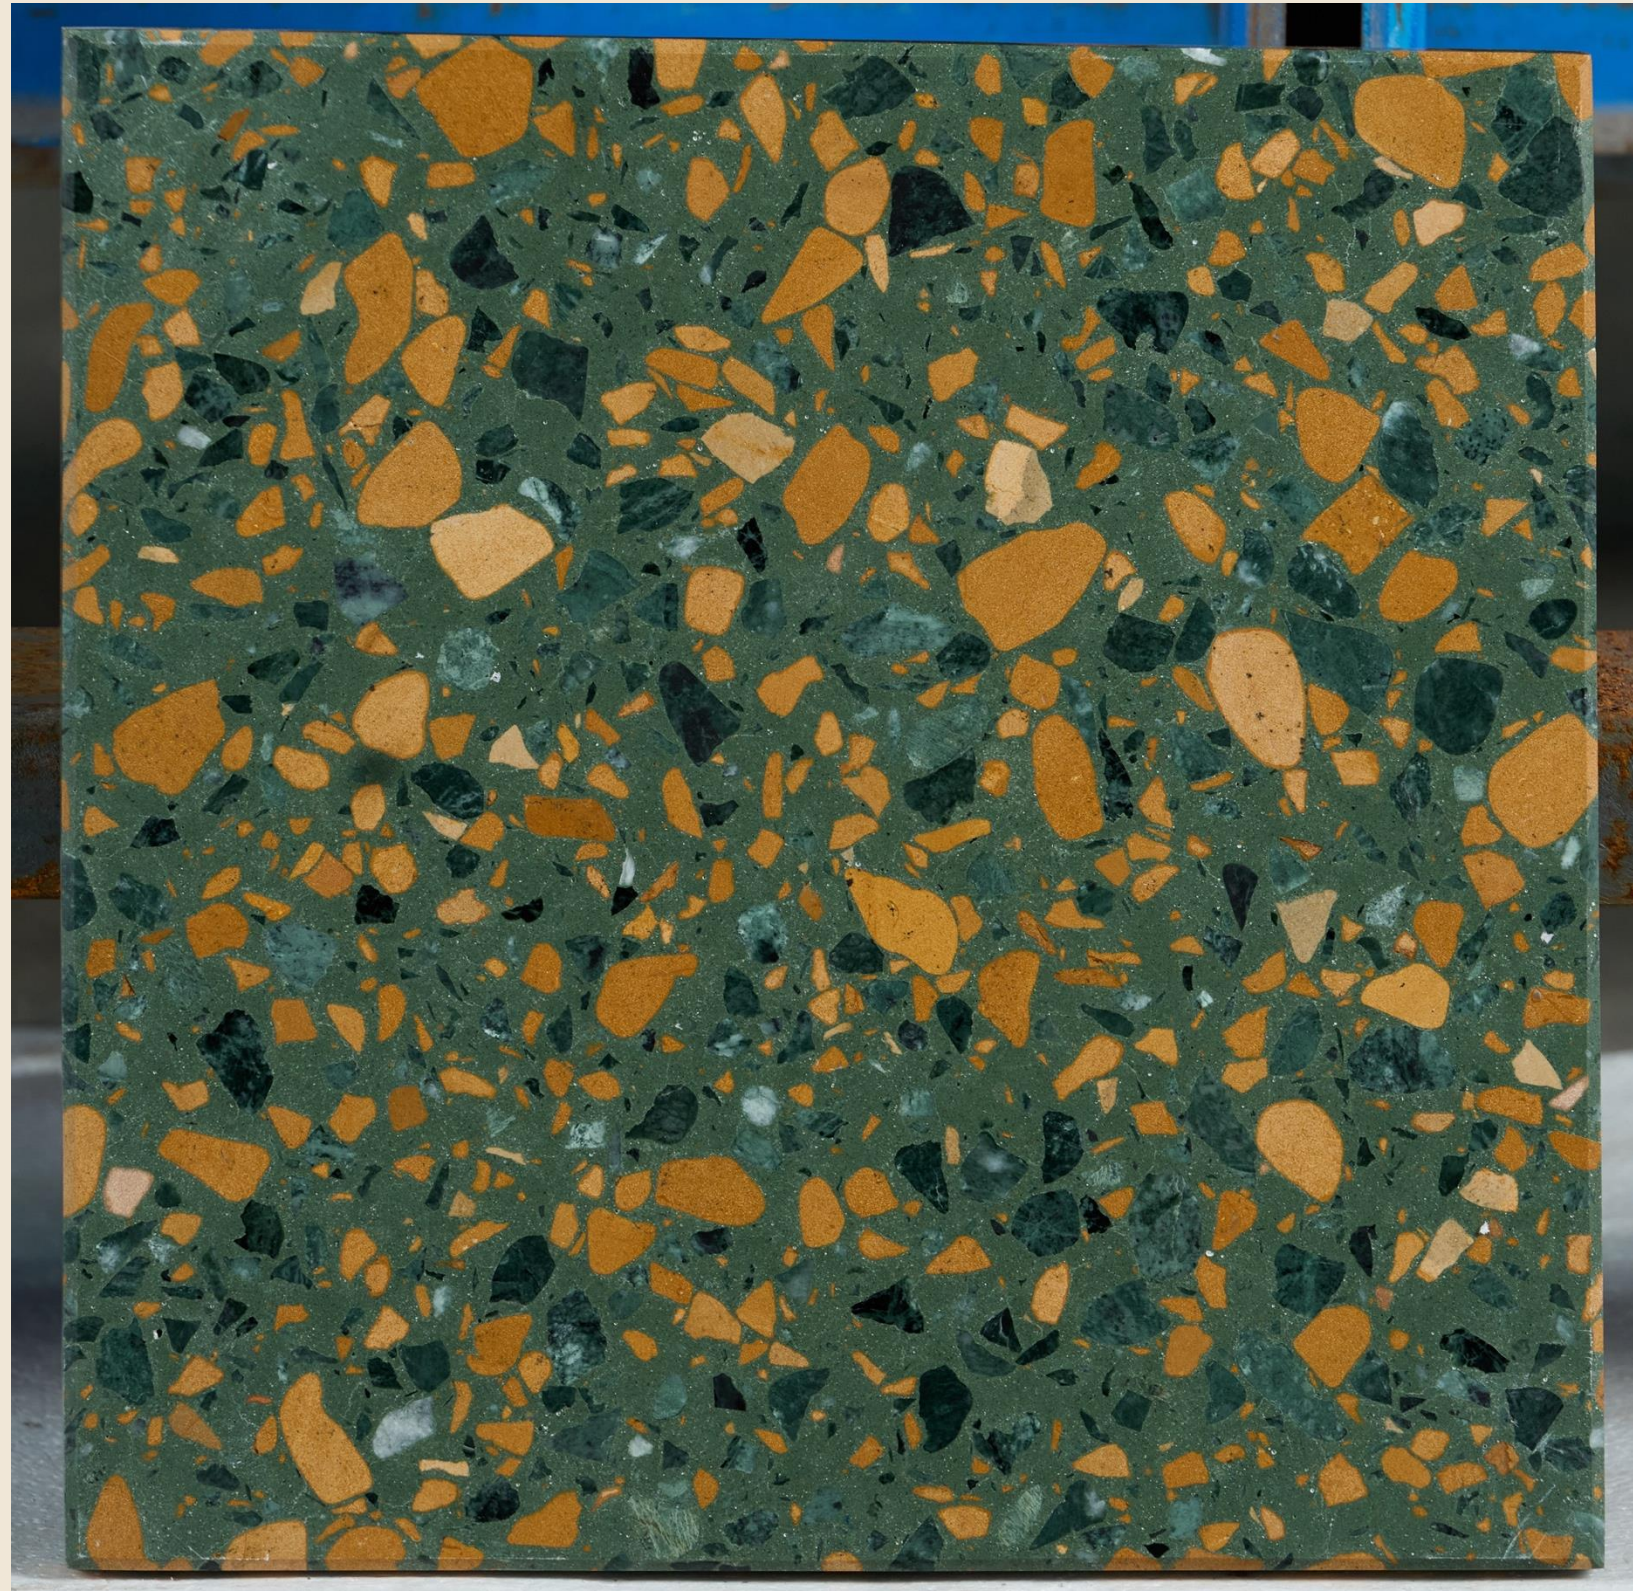

Forest Alloy

Moss Ember

Earth Forge

Bosco Scuro

Foresta Viva

146-09-25 **Ruby Classico** GRP 6

KalingaStone[®]
TERRAZZO, MARBLE & QUARTZ

Coral Grain