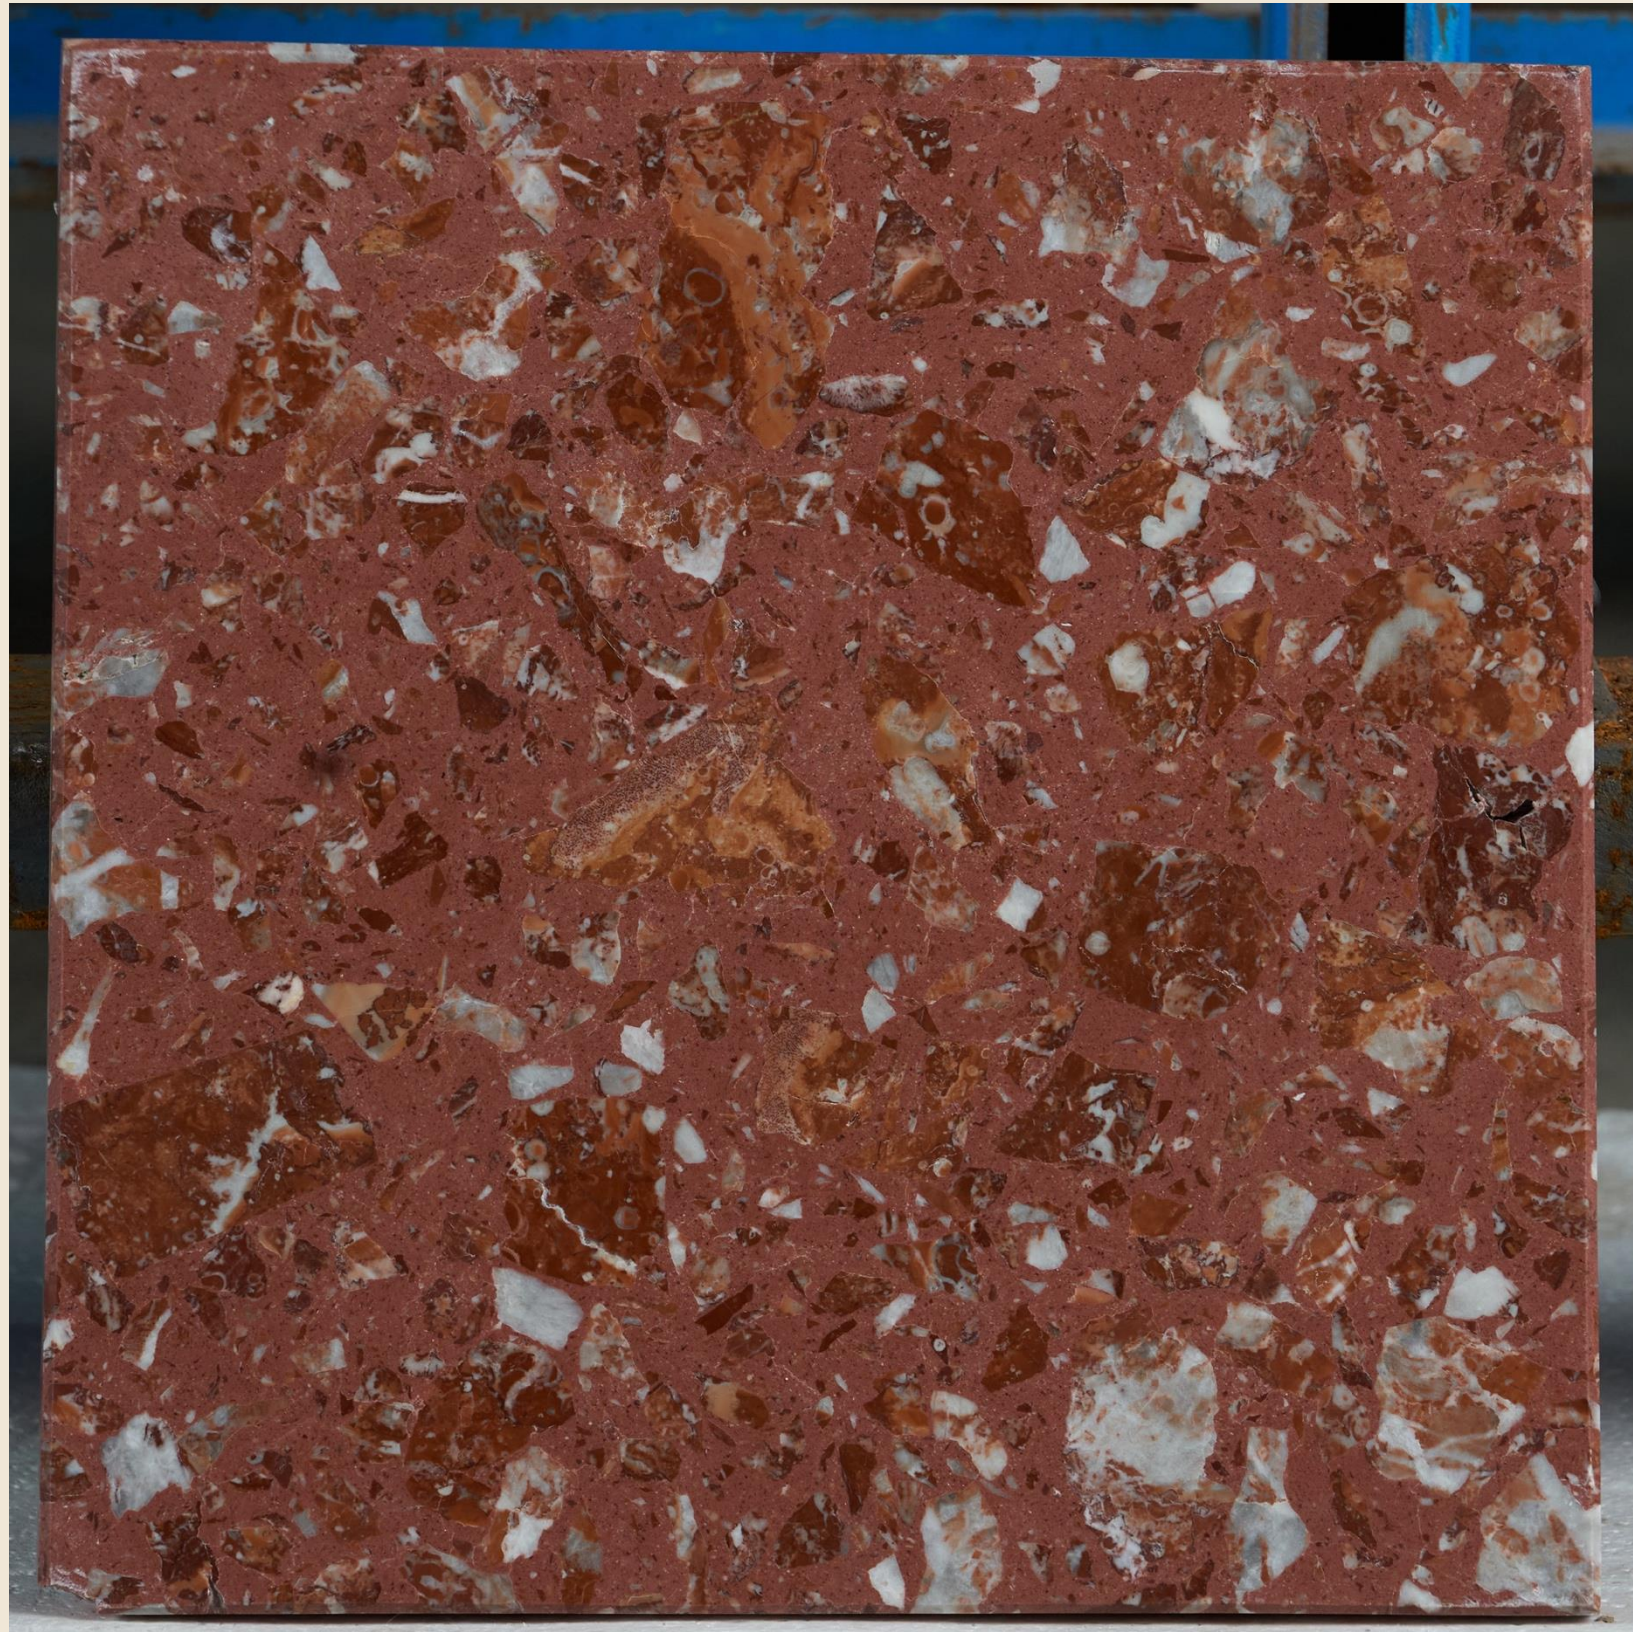

Forest Alloy

Moss Ember

Earth Forge

Bosco Scuro

Foresta Viva

146-09-25 **Ruby Classico** GRP 6

KalingaStone[®]
TERRAZZO, MARBLE & QUARTZ

Coral Grain